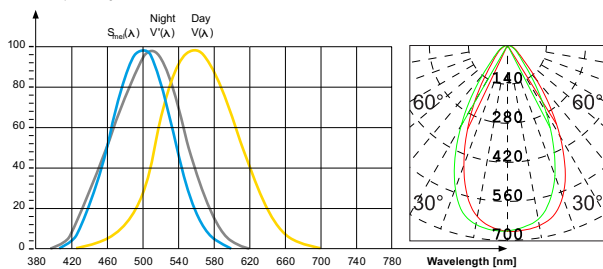

Relative spectral perception of brightness and melanopic effect

Effect as a percentage

LED life time		Operating time 1.000 h										
Lamp Lumen Maintenance Factor	Lamp Survival Factor	1	10	20	30	40	50	60	70	80	90	100
L80	50.000 h	LLMF	1	0.96	0.92	0.88	0.84	0.80	0.76	0.72	0.68	0.64
		LSF	1	1	1	1	1	1	0.99	0.99	0.99	0.98
L80	100.000 h	LLMF	1	0.98	0.96	0.94	0.92	0.90	0.88	0.86	0.84	0.82
		LSF	1	1	1	1	1	1	1	0.99	0.99	0.99

LED

series wiring

CE