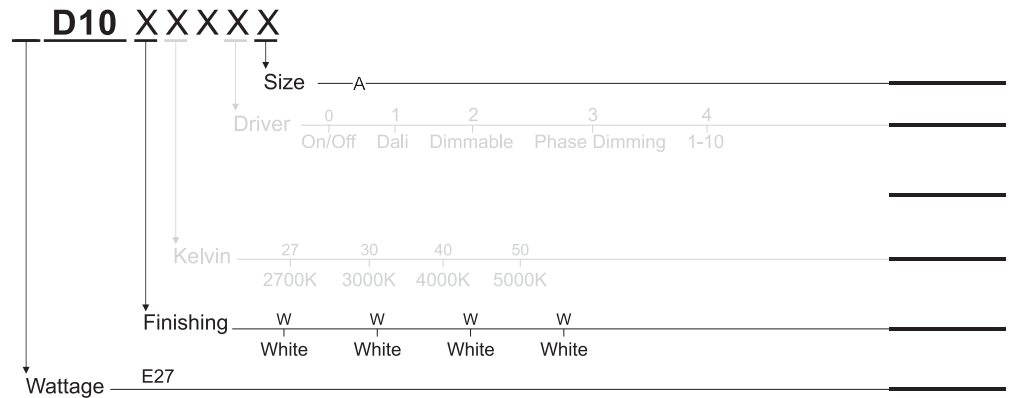

Lighting Customization Solution can offer you modifications for environment with higher options as a customized product.

IP 20 IK 06 LAMP HOLDER McA Step 3 12V
E24