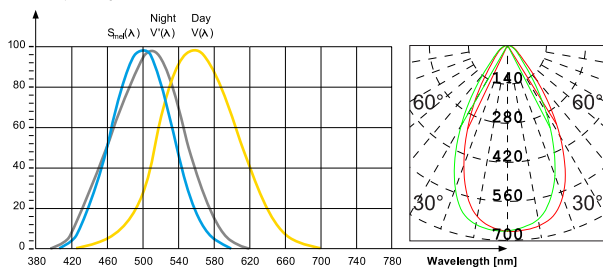

Relative spectral perception of brightness and melanopic effect

Effect as a percentage

LED life time			Operating time 1.000 h										
Lamp Lumen Maintenance Factor			1	10	20	30	40	50	60	70	80	90	100
Lamp Survival Factor			1	1	1	1	1	1	1	1	0.99	0.99	0.99
L80	50.000 h	LLMF	1	0.96	0.92	0.88	0.84	0.80	0.76	0.72	0.68	0.64	0.60
		LSF	1	1	1	1	1	1	0.99	0.99	0.99	0.99	0.98
L80	100.000 h	LLMF	1	0.98	0.96	0.94	0.92	0.90	0.88	0.86	0.84	0.82	0.80
		LSF	1	1	1	1	1	1	1	0.99	0.99	0.99	0.99

LED

series wiring

CE