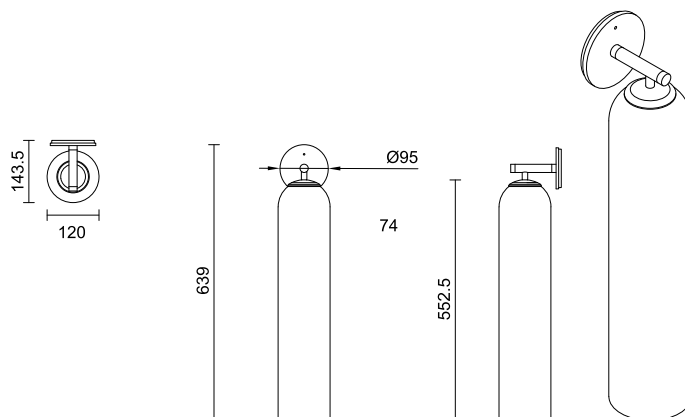

LED life time		Operating time 1.000 h										
Lamp Lumen Maintenance Factor	Lamp Survival Factor	1	10	20	30	40	50	60	70	80	90	100
L80	50.000 h	LLMF	1	0.96	0.92	0.88	0.84	0.80	0.76	0.72	0.68	0.64
		LSF	1	1	1	1	1	1	0.99	0.99	0.99	0.98
L80	100.000 h	LLMF	1	0.98	0.96	0.94	0.92	0.90	0.88	0.86	0.84	0.82
		LSF	1	1	1	1	1	1	1	0.99	0.99	0.99

LED

series wiring