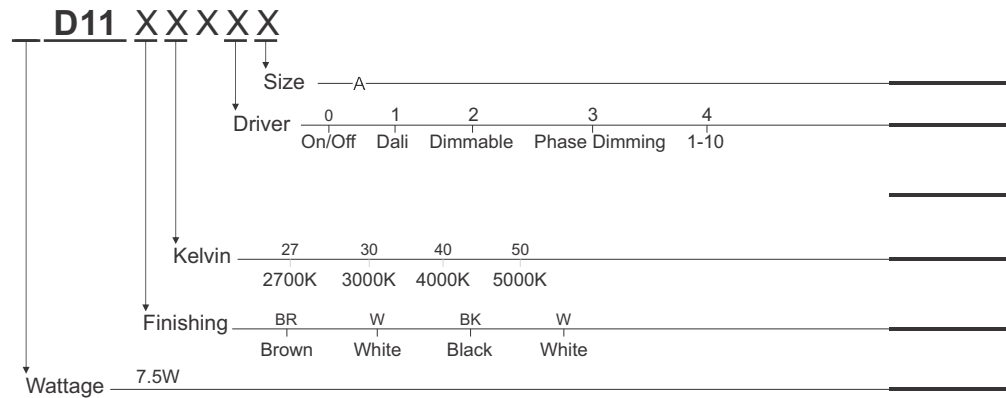

Model --- **D11**

A - Ø120 X 639H

Default Available

**MR16D11-BR-30-B**

Product Assistant Chart

Lighting Customization Solution can offer you modifications for environment with higher options as a customized product.

IP 20 IK 06 MR 16 - GU5.3 McA Step 3 12V

LED life time		Operating time 1.000 h										
Lamp Lumen Maintenance Factor	Lamp Survival Factor	1	10	20	30	40	50	60	70	80	90	100
L80	50.000 h	LLMF	1	0.96	0.92	0.88	0.84	0.80	0.76	0.72	0.68	0.64
		LSF	1	1	1	1	1	1	0.99	0.99	0.99	0.98
L80	100.000 h	LLMF	1	0.98	0.96	0.94	0.92	0.90	0.88	0.86	0.84	0.82
		LSF	1	1	1	1	1	1	1	0.99	0.99	0.99