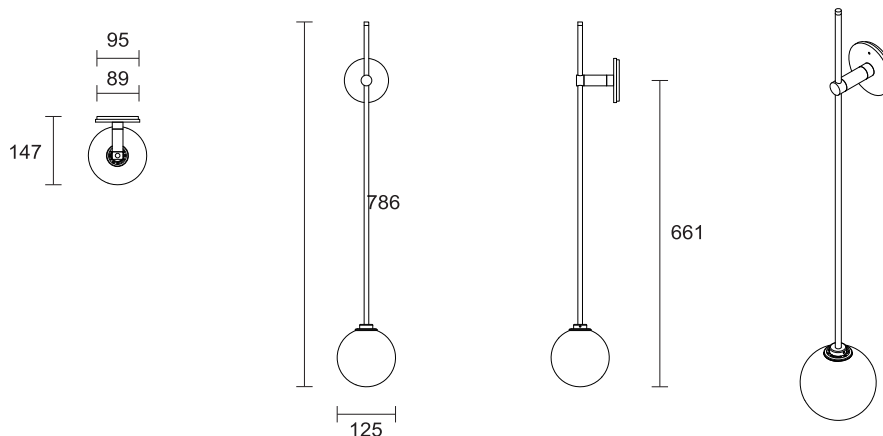

LED life time		Operating time 1.000 h										
Lamp Lumen Maintenance Factor	Lamp Survival Factor	1	10	20	30	40	50	60	70	80	90	100
L80	50.000 h	LLMF	1	0.96	0.92	0.88	0.84	0.80	0.76	0.72	0.68	0.64
		LSF	1	1	1	1	1	1	0.99	0.99	0.99	0.98
L80	100.000 h	LLMF	1	0.98	0.96	0.94	0.92	0.90	0.88	0.86	0.84	0.82
		LSF	1	1	1	1	1	1	1	0.99	0.99	0.99

LED

series wiring