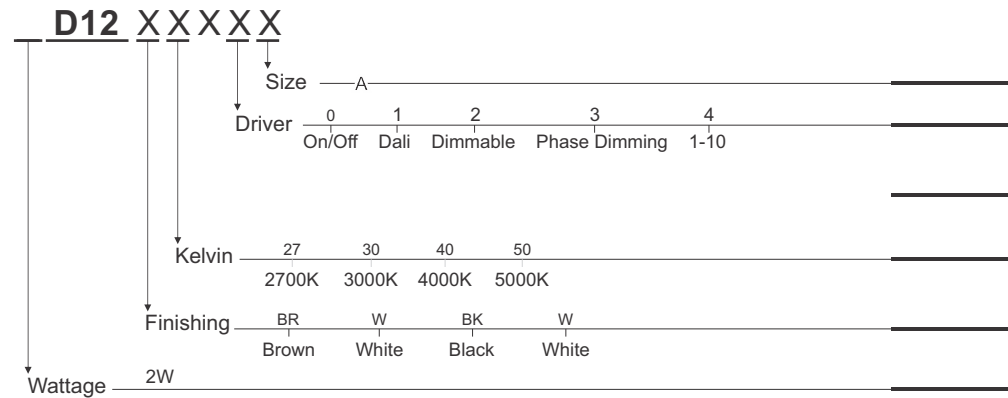

Model --- **D12**

A - 147 X 786H

Default Available

**G4D12-BR-30-B**

Product Assistant Chart

Lighting Customization Solution can offer you modifications for environment with higher options as a customized product.

IP 20 IK 06 G4 McA Step 3 12V

LED life time		Operating time 1.000 h										
Lamp Lumen Maintenance Factor	Lamp Survival Factor	1	10	20	30	40	50	60	70	80	90	100
L80	50.000 h	LLMF	1	0.96	0.92	0.88	0.84	0.80	0.76	0.72	0.68	0.64
		LSF	1	1	1	1	1	1	0.99	0.99	0.99	0.98
L80	100.000 h	LLMF	1	0.98	0.96	0.94	0.92	0.90	0.88	0.86	0.84	0.82
		LSF	1	1	1	1	1	1	1	0.99	0.99	0.99