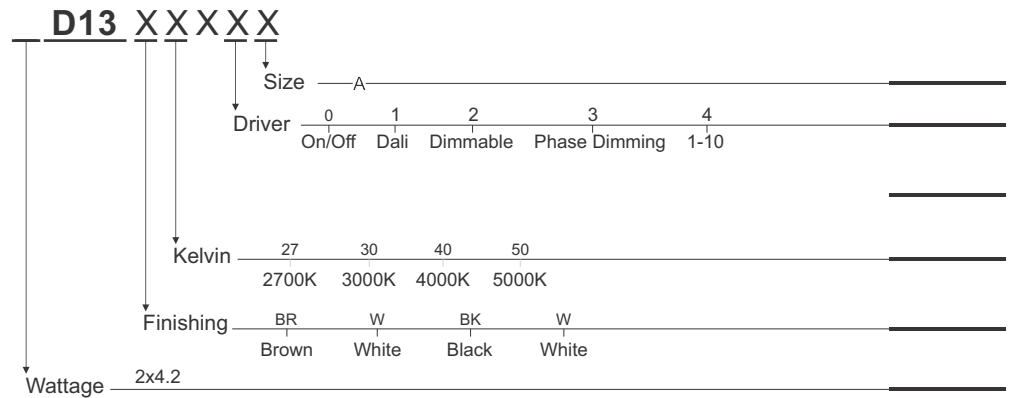

Model --- **D13**

A - 63.5 x 104 X 615H

Default Available

**2x4.2D13-BR-30-B**

Product Assistant Chart

Lighting Customization Solution can offer you modifications for environment with higher options as a customized product.