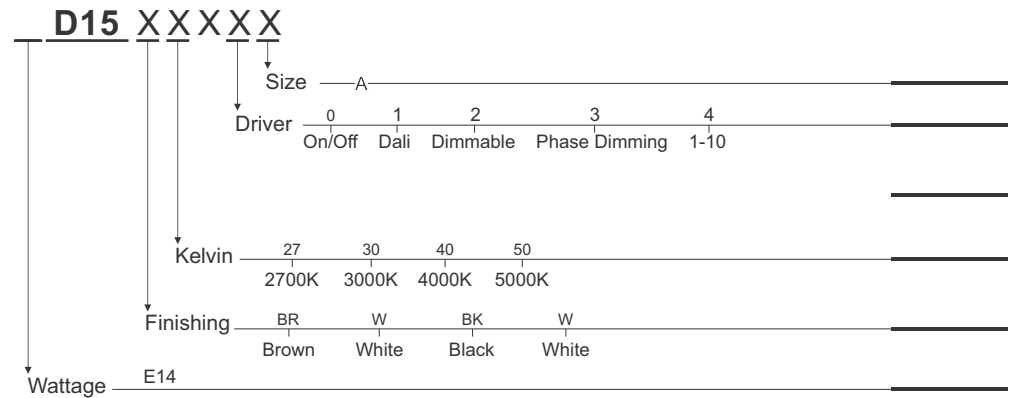

E14D15-BR-30-B

Product Assistant Chart

Lighting Customization Solution can offer you modifications for environment with higher options as a customized product.

IP 20 IK 06 LED McA Step 3 350mA CC

LED life time		Operating time 1.000 h										
Lamp Lumen Maintenance Factor		1	10	20	30	40	50	60	70	80	90	100
Lamp Survival Factor		1	1	1	1	1	1	1	1	0.99	0.99	0.99
L80	50.000 h	LLMF	1	0.96	0.92	0.88	0.84	0.80	0.76	0.72	0.68	0.64
		LSF	1	1	1	1	1	1	0.99	0.99	0.99	0.98
L80	100.000 h	LLMF	1	0.98	0.96	0.94	0.92	0.90	0.88	0.86	0.84	0.82
		LSF	1	1	1	1	1	1	1	0.99	0.99	0.99