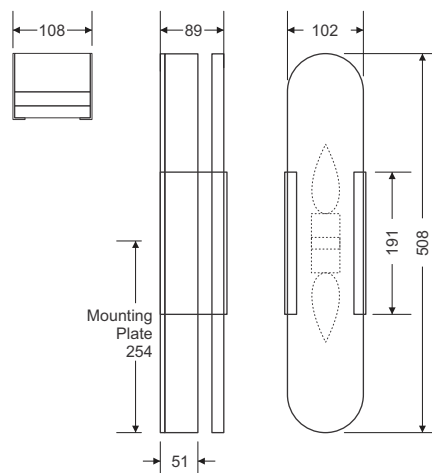

Office & Education, offices, open-plan offices, conference rooms, conference rooms, reception areas, counters, galleries, hotels, restaurants, living spaces

Model --- **D15**

A - 102 x 89 X 508H

Default Available

E14D15-BR-30-B

Product Assistant Chart

Lighting Customization Solution can offer you modifications for environment with higher options as a customized product.

IP 20 IK 06 LED McA Step 3 350mA CC

LED life time		Operating time 1.000 h										
Lamp Lumen Maintenance Factor		1	10	20	30	40	50	60	70	80	90	100
Lamp Survival Factor		1	1	1	1	1	1	1	1	0.99	0.99	0.99
L80	50.000 h	LLMF	1	0.96	0.92	0.88	0.84	0.80	0.76	0.72	0.68	0.64
		LSF	1	1	1	1	1	1	0.99	0.99	0.99	0.98
L80	100.000 h	LLMF	1	0.98	0.96	0.94	0.92	0.90	0.88	0.86	0.84	0.82
		LSF	1	1	1	1	1	1	1	0.99	0.99	0.99