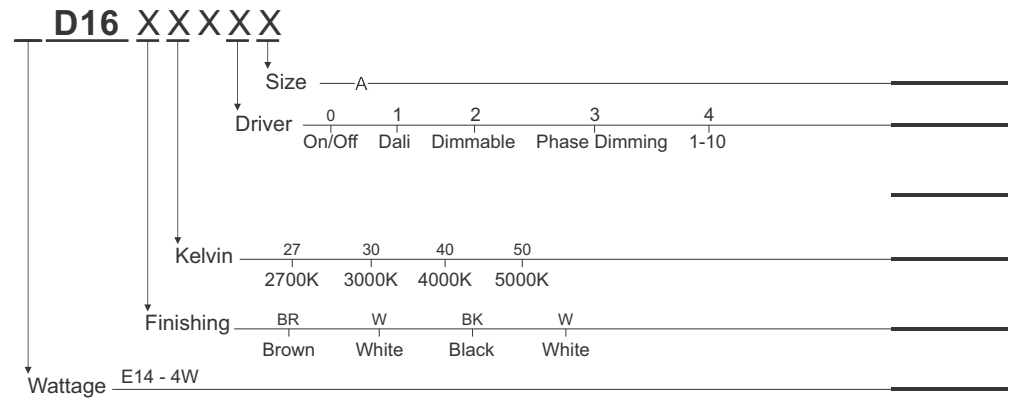

4D16-BR-30-A

Product Assistant Chart

Lighting Customization Solution can offer you modifications for environment with higher options as a customized product.

LED life time		Operating time 1.000 h										
Lamp Lumen Maintenance Factor	Lamp Survival Factor	1	10	20	30	40	50	60	70	80	90	100
L80	50.000 h	LLMF	1	0.96	0.92	0.88	0.84	0.80	0.76	0.72	0.68	0.64
		LSF	1	1	1	1	1	1	0.99	0.99	0.99	0.98
L80	100.000 h	LLMF	1	0.98	0.96	0.94	0.92	0.90	0.88	0.86	0.84	0.82
		LSF	1	1	1	1	1	1	1	0.99	0.99	0.99