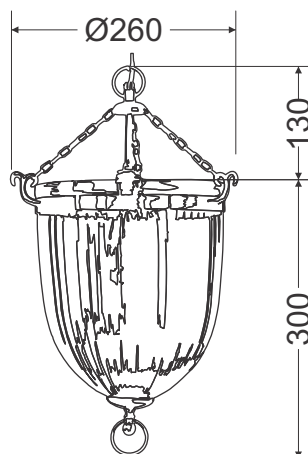

Office & Education, offices, open-plan offices, conference rooms, conference rooms, reception areas, counters, galleries, hotels, restaurants, living spaces

Model --- **D17**

A - Ø260 X 300H mm

Default Available

E27D17-BR-30-A

Product Assistant Chart

Lighting Customization Solution can offer you modifications for environment with higher options as a customized product.

IP 20 IK 06 LED McA Step 3 350mA CC

LED life time		Operating time 1.000 h										
Lamp Lumen Maintenance Factor	Lamp Survival Factor	1	10	20	30	40	50	60	70	80	90	100
L80	50.000 h	LLMF	1	0.96	0.92	0.88	0.84	0.80	0.76	0.72	0.68	0.64
		LSF	1	1	1	1	1	1	0.99	0.99	0.99	0.98
L80	100.000 h	LLMF	1	0.98	0.96	0.94	0.92	0.90	0.88	0.86	0.84	0.82
		LSF	1	1	1	1	1	1	1	0.99	0.99	0.99