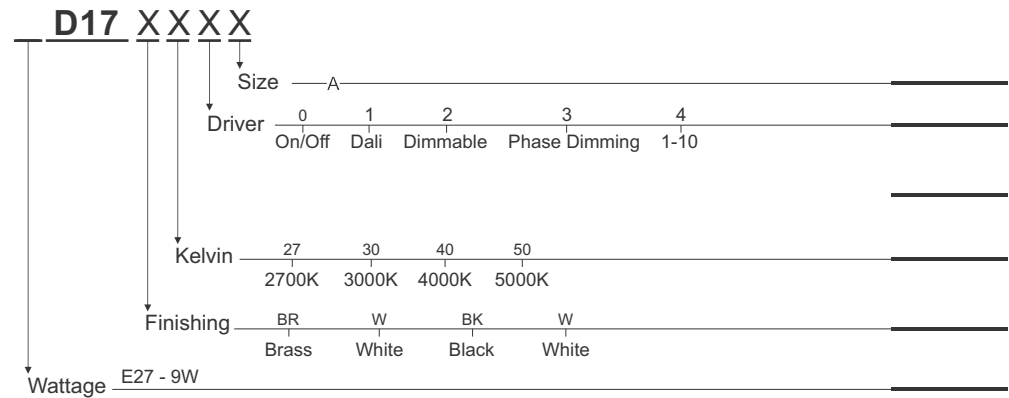

E27D17-BR-30-A

Product Assistant Chart

Lighting Customization Solution can offer you modifications for environment with higher options as a customized product.

IP 20 IK 06 LED McA Step 3 350mA CC

LED life time		Operating time 1.000 h										
Lamp Lumen Maintenance Factor	Lamp Survival Factor	1	10	20	30	40	50	60	70	80	90	100
L80	50.000 h	LLMF	1	0.96	0.92	0.88	0.84	0.80	0.76	0.72	0.68	0.64
		LSF	1	1	1	1	1	1	0.99	0.99	0.99	0.98
L80	100.000 h	LLMF	1	0.98	0.96	0.94	0.92	0.90	0.88	0.86	0.84	0.82
		LSF	1	1	1	1	1	1	1	0.99	0.99	0.99