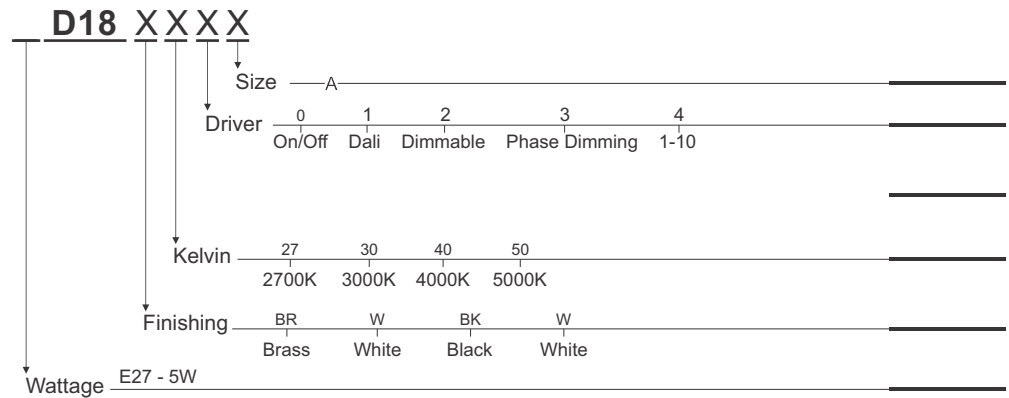

Model --- **D18**

A - Ø370 X 550H mm

Default Available

**E27D18-BR-30-A**

Product Assistant Chart

Lighting Customization Solution can offer you modifications for environment with higher options as a customized product.