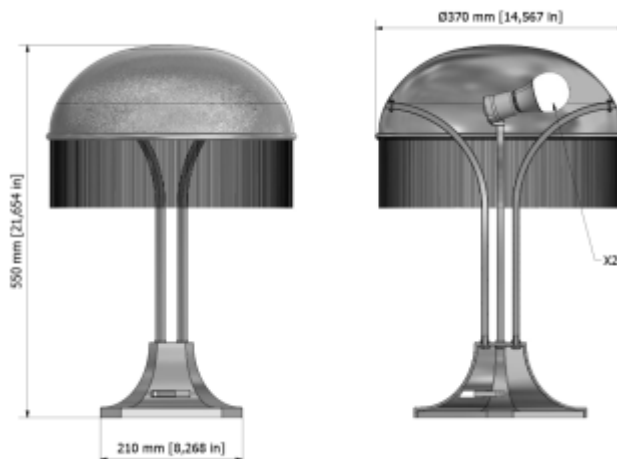

LED life time		Operating time 1.000 h										
Lamp Lumen Maintenance Factor	Lamp Survival Factor	1	10	20	30	40	50	60	70	80	90	100
L80	50.000 h	LLMF	1	0.96	0.92	0.88	0.84	0.80	0.76	0.72	0.68	0.64
		LSF	1	1	1	1	1	1	0.99	0.99	0.99	0.98
L80	100.000 h	LLMF	1	0.98	0.96	0.94	0.92	0.90	0.88	0.86	0.84	0.82
		LSF	1	1	1	1	1	1	1	0.99	0.99	0.99

LED

series wiring