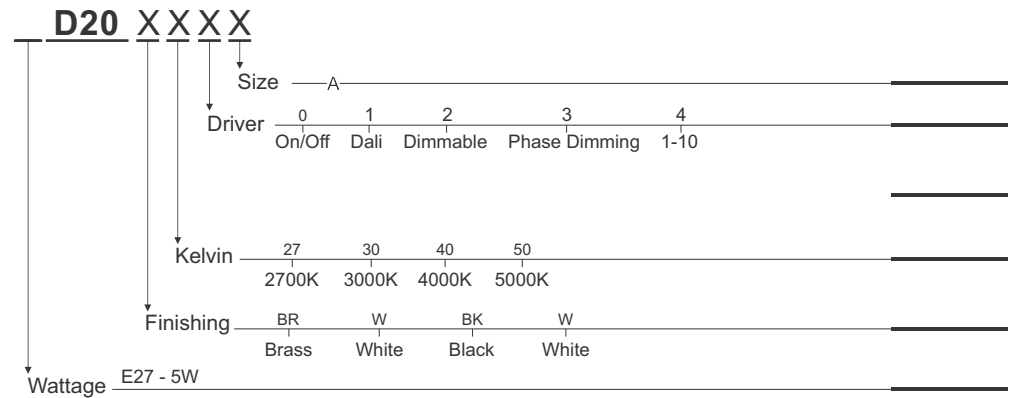

Model --- **D20**

A - Ø130 X 170H mm

Default Available

E27D20-BR-30-A

Product Assistant Chart

Lighting Customization Solution can offer you modifications for environment with higher options as a customized product.