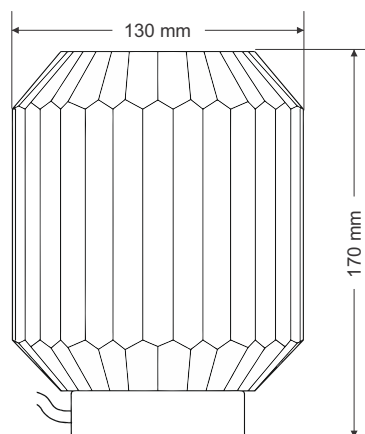

LED life time		Operating time 1.000 h										
Lamp Lumen Maintenance Factor	Lamp Survival Factor	1	10	20	30	40	50	60	70	80	90	100
L80	50.000 h	LLMF	1	0.96	0.92	0.88	0.84	0.80	0.76	0.72	0.68	0.64
		LSF	1	1	1	1	1	1	0.99	0.99	0.99	0.98
L80	100.000 h	LLMF	1	0.98	0.96	0.94	0.92	0.90	0.88	0.86	0.84	0.82
		LSF	1	1	1	1	1	1	1	0.99	0.99	0.99

LED

series wiring