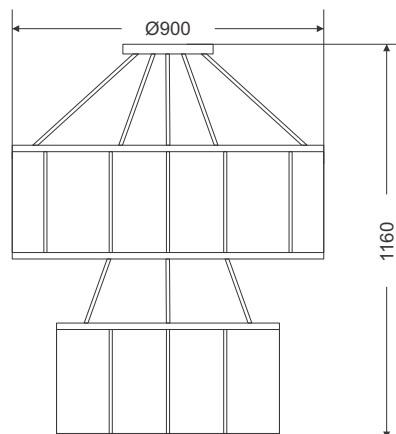

LED life time		Operating time 1.000 h										
Lamp Lumen Maintenance Factor		1	10	20	30	40	50	60	70	80	90	100
Lamp Survival Factor		1	1	1	1	1	1	1	1	0.99	0.99	0.99
L80	50.000 h	LLMF	1	0.96	0.92	0.88	0.84	0.80	0.76	0.72	0.68	0.64
		LSF	1	1	1	1	1	1	0.99	0.99	0.99	0.98
L80	100.000 h	LLMF	1	0.98	0.96	0.94	0.92	0.90	0.88	0.86	0.84	0.82
		LSF	1	1	1	1	1	1	1	0.99	0.99	0.99

LED

series wiring