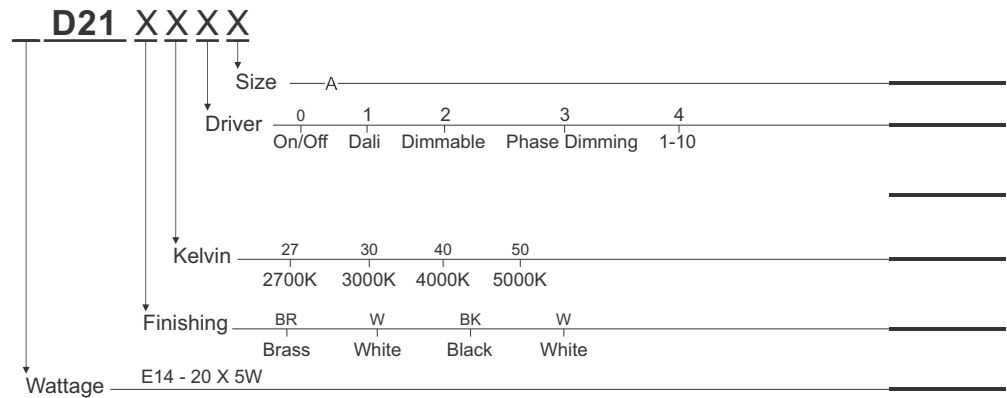

Model --- **D21**

A - Ø900 X 1160H mm

Default Available

E14D21-BR-30-A

Product Assistant Chart

Lighting Customization Solution can offer you modifications for environment with higher options as a customized product.