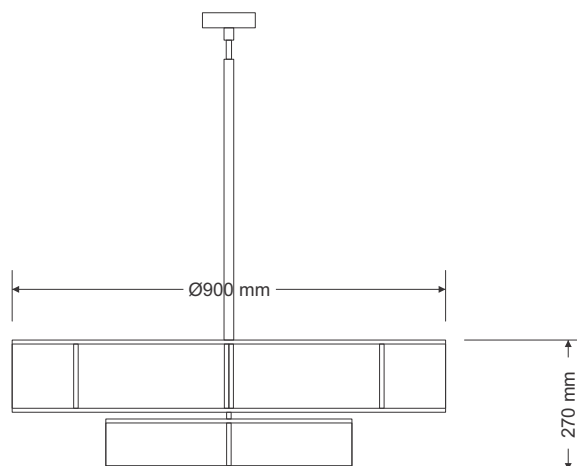

LED life time		Operating time 1.000 h										
Lamp Lumen Maintenance Factor		1	10	20	30	40	50	60	70	80	90	100
Lamp Survival Factor		1	1	1	1	1	1	1	1	0.99	0.99	0.99
L80	50.000 h	LLMF	1	0.96	0.92	0.88	0.84	0.80	0.76	0.72	0.68	0.64
		LSF	1	1	1	1	1	1	0.99	0.99	0.99	0.98
L80	100.000 h	LLMF	1	0.98	0.96	0.94	0.92	0.90	0.88	0.86	0.84	0.82
		LSF	1	1	1	1	1	1	1	0.99	0.99	0.99

LED

series wiring