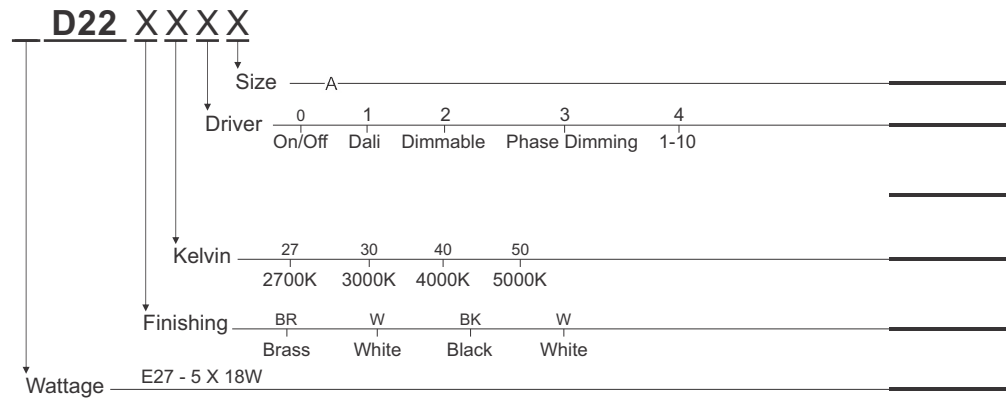

Body - Decorative suspended light, made from brass, glass and iron materials, antique brass and clear glass finish

Model --- **D22**

A - Ø900 X 270H mm

Default Available

E27D22-BR-30-A

Product Assistant Chart