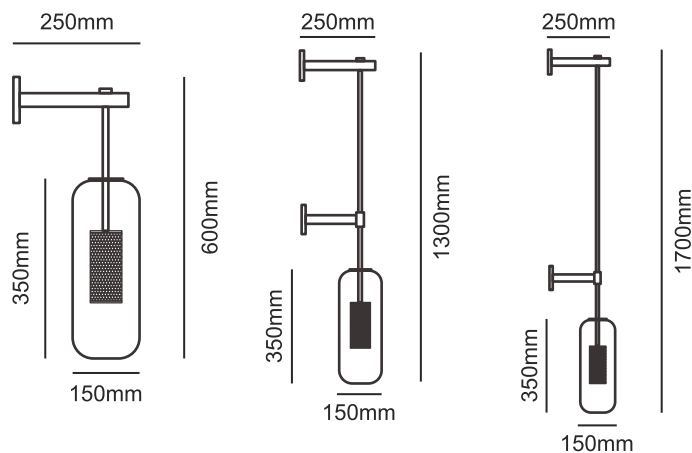

Model --- **D24**

Default Available

E 1 4 D 2 4 - B & G - 3 0 - A

Product Assistant Chart

Lighting Customization Solution can offer you modifications for environment with higher options as a customized product.

- A - D150 X H350 - L 600
- B - D150 X H350 - L 1300
- C - D150 X H350 - L 1700

IP 20 IK 06 LED McA Step 3 120~240V

LED life time		Operating time 1.000 h										
Lamp Lumen Maintenance Factor		1	10	20	30	40	50	60	70	80	90	100
Lamp Survival Factor		1	1	1	1	1	1	1	1	0.99	0.99	0.99
L80	50.000 h	LLMF	1	0.96	0.92	0.88	0.84	0.80	0.76	0.72	0.68	0.64
		LSF	1	1	1	1	1	1	0.99	0.99	0.99	0.98
L80	100.000 h	LLMF	1	0.98	0.96	0.94	0.92	0.90	0.88	0.86	0.84	0.82
		LSF	1	1	1	1	1	1	1	0.99	0.99	0.99