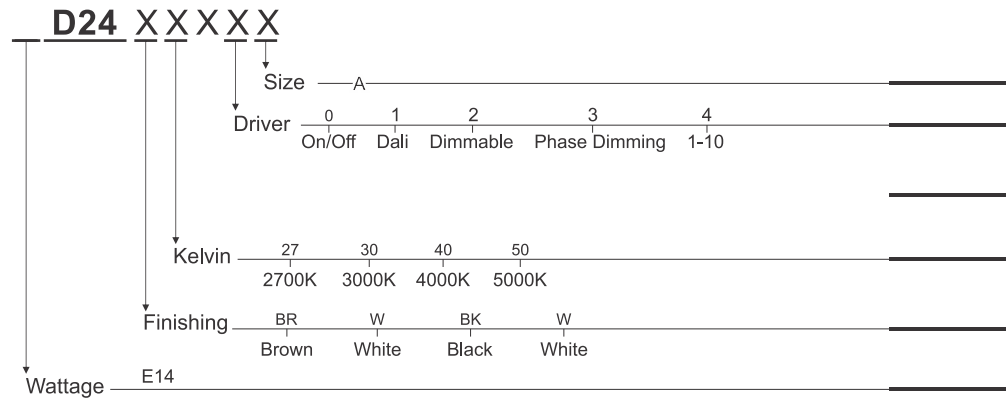

Lighting Customization Solution can offer you modifications for environment with higher options as a customized product.

- A - D150 X H350 - L 600
- B - D150 X H350 - L 1300
- C - D150 X H350 - L 1700

IP 20 IK 06 LED McA Step 3 120~240V