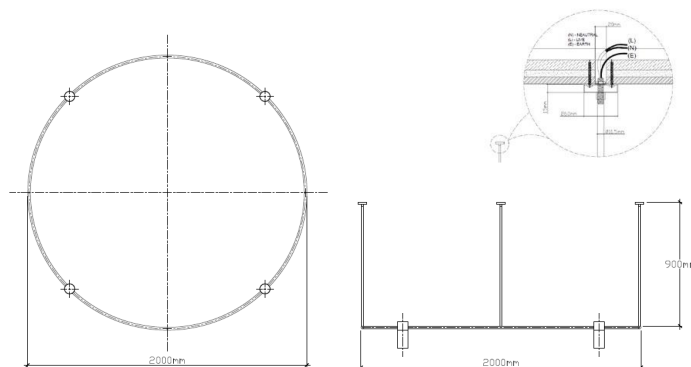

LED life time		Operating time 1.000 h										
Lamp Lumen Maintenance Factor		1	10	20	30	40	50	60	70	80	90	100
Lamp Survival Factor		1	1	1	1	1	1	1	1	0.99	0.99	0.99
L80	50.000 h	LLMF	1	0.96	0.92	0.88	0.84	0.80	0.76	0.72	0.68	0.64
		LSF	1	1	1	1	1	1	0.99	0.99	0.99	0.98
L80	100.000 h	LLMF	1	0.98	0.96	0.94	0.92	0.90	0.88	0.86	0.84	0.82
		LSF	1	1	1	1	1	1	1	0.99	0.99	0.99

LED

series wiring