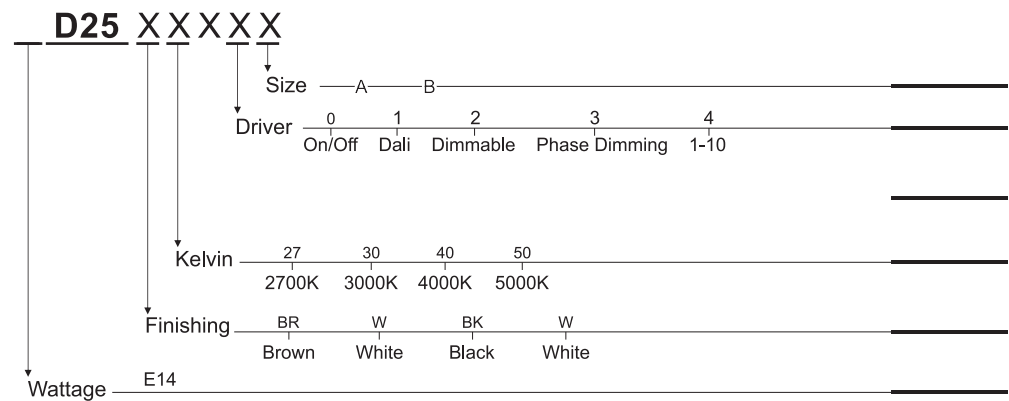

Model --- **D25**

A - D 2000 X H 900

B - D 2900 X H 300

Default Available

E 1 4 D 2 5 - W - 3 0 - A

Product Assistant Chart

Lighting Customization Solution can offer you modifications for environment with higher options as a customized product.

IP 20 IK 06 LED McA Step 3 120~240V

| LED life time | | Operating time 1.000 h | | | | | | | | | | |
|-------------------------------|-----------|------------------------|----|------|------|------|------|------|------|------|------|------|
| Lamp Lumen Maintenance Factor | | 1 | 10 | 20 | 30 | 40 | 50 | 60 | 70 | 80 | 90 | 100 |
| Lamp Survival Factor | | 1 | 1 | 1 | 1 | 1 | 1 | 1 | 1 | 0.99 | 0.99 | 0.99 |
| L80 | 50.000 h | LLMF | 1 | 0.96 | 0.92 | 0.88 | 0.84 | 0.80 | 0.76 | 0.72 | 0.68 | 0.64 |
| | | LSF | 1 | 1 | 1 | 1 | 1 | 1 | 0.99 | 0.99 | 0.99 | 0.98 |
| L80 | 100.000 h | LLMF | 1 | 0.98 | 0.96 | 0.94 | 0.92 | 0.90 | 0.88 | 0.86 | 0.84 | 0.82 |
| | | LSF | 1 | 1 | 1 | 1 | 1 | 1 | 1 | 0.99 | 0.99 | 0.99 |