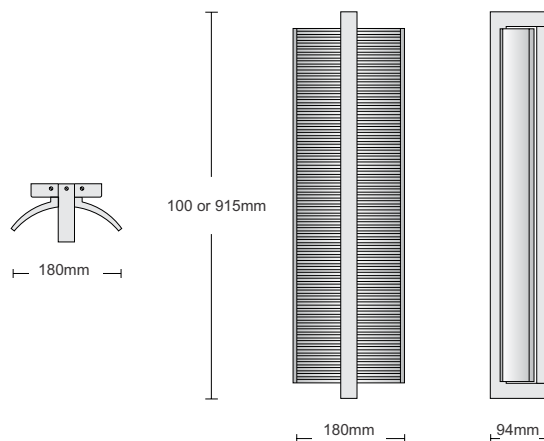

LED life time		Operating time 1.000 h										
Lamp Lumen Maintenance Factor		1	10	20	30	40	50	60	70	80	90	100
Lamp Survival Factor		1	1	1	1	1	1	1	1	0.99	0.99	0.99
L80	50.000 h	LLMF	1	0.96	0.92	0.88	0.84	0.80	0.76	0.72	0.68	0.64
		LSF	1	1	1	1	1	1	0.99	0.99	0.99	0.98
L80	100.000 h	LLMF	1	0.98	0.96	0.94	0.92	0.90	0.88	0.86	0.84	0.82
		LSF	1	1	1	1	1	1	1	0.99	0.99	0.99