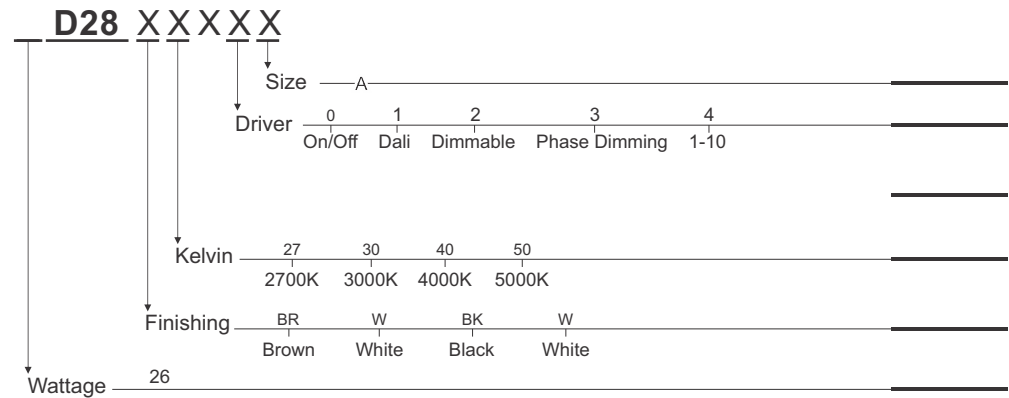

Model --- **D28**

A - D180 X H619mm

Default Available

26 D 28 - B & S - 27 - A 

Product Assistant Chart

Lighting Customization Solution can offer you modifications for environment with higher options as a customized product.

IP 20 IK 06 LED McA Step 3 120~240V

LED life time		Operating time 1.000 h										
Lamp Lumen Maintenance Factor		1	10	20	30	40	50	60	70	80	90	100
Lamp Survival Factor		1	1	1	1	1	1	1	1	0.99	0.99	0.99
L80	50.000 h	LLMF	1	0.96	0.92	0.88	0.84	0.80	0.76	0.72	0.68	0.64
		LSF	1	1	1	1	1	1	0.99	0.99	0.99	0.98
L80	100.000 h	LLMF	1	0.98	0.96	0.94	0.92	0.90	0.88	0.86	0.84	0.82
		LSF	1	1	1	1	1	1	1	0.99	0.99	0.99