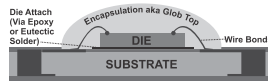

Relative spectral perception of brightness and melanopic effect

Effect as a percentage

LED life time		Operating time 1.000 h										
Lamp Lumen Maintenance Factor		1	10	20	30	40	50	60	70	80	90	100
Lamp Survival Factor		1	1	1	1	1	1	1	1	0.99	0.99	0.99
L80	50.000 h	LLMF	1	0.96	0.92	0.88	0.84	0.80	0.76	0.72	0.68	0.64
		LSF	1	1	1	1	1	1	0.99	0.99	0.99	0.98
L80	100.000 h	LLMF	1	0.98	0.96	0.94	0.92	0.90	0.88	0.86	0.84	0.82
		LSF	1	1	1	1	1	1	1	0.99	0.99	0.99

LED

CR> 90

series wiring

CE