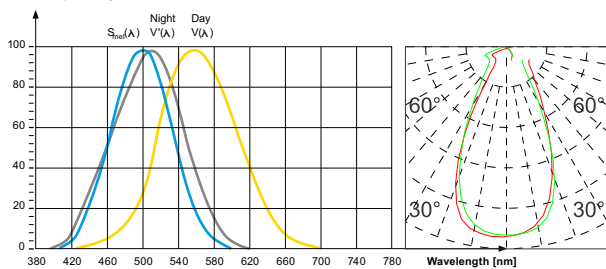

Relative spectral perception of brightness and melanopic effect

Effect as a percentage

LED life time		Operating time 1.000 h										
Lamp Lumen Maintenance Factor		1	10	20	30	40	50	60	70	80	90	100
Lamp Survival Factor		1	1	1	1	1	1	1	1	0.99	0.99	0.99
L80	50.000 h	LLMF	1	0.96	0.92	0.88	0.84	0.80	0.76	0.72	0.68	0.64
		LSF	1	1	1	1	1	1	0.99	0.99	0.99	0.98
L80	100.000 h	LLMF	1	0.98	0.96	0.94	0.92	0.90	0.88	0.86	0.84	0.82
		LSF	1	1	1	1	1	1	1	0.99	0.99	0.99

LED

CR> 90

series wiring

CE