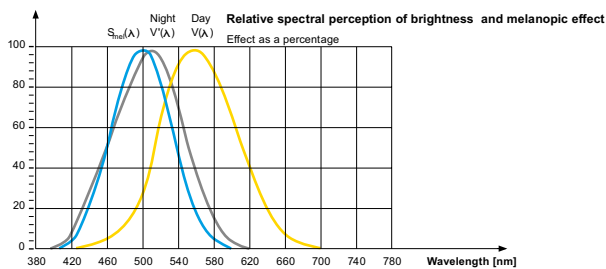

LED life time		Operating time 1.000 h											
Lamp Lumen Maintenance Factor		1	10	20	30	40	50	60	70	80	90	100	
Lamp Survival Factor		1	1	1	1	1	1	1	1	0.99	0.99	0.99	
L80	50.000 h	LLMF	1	0.96	0.92	0.88	0.84	0.80	0.76	0.72	0.68	0.64	0.60
		LSF	1	1	1	1	1	1	0.99	0.99	0.99	0.99	0.98
L80	100.000 h	LLMF	1	0.98	0.96	0.94	0.92	0.90	0.88	0.86	0.84	0.82	0.80
		LSF	1	1	1	1	1	1	1	0.99	0.99	0.99	0.99

LED

CR>90

series wiring

CE