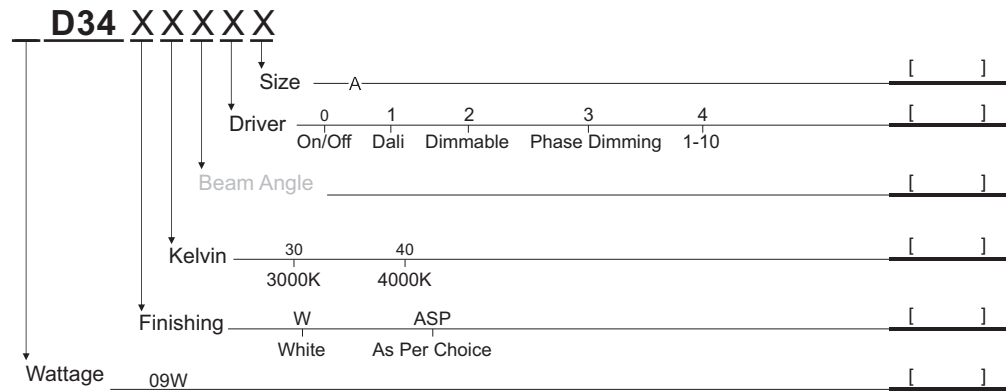

Product Assistant Chart

Lighting Customization Solution offer the wide range of customized product with best available options.

IP 67 / 68   IK 10   LED   24V DC   AC220~240V / 50-60Hz