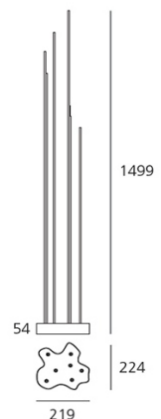

LED life time		Operating time 1.000 h											
Lamp Lumen Maintenance Factor	Lamp Survival Factor	1	10	20	30	40	50	60	70	80	90	100	
L80	50.000 h	LLMF	1	0.96	0.92	0.88	0.84	0.80	0.76	0.72	0.68	0.64	0.60
		LSF	1	1	1	1	1	1	0.99	0.99	0.99	0.99	0.98
L80	100.000 h	LLMF	1	0.98	0.96	0.94	0.92	0.90	0.88	0.86	0.84	0.82	0.80
		LSF	1	1	1	1	1	1	1	0.99	0.99	0.99	0.99

LED

series wiring