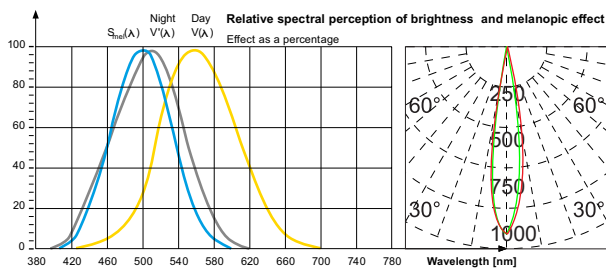

Installation