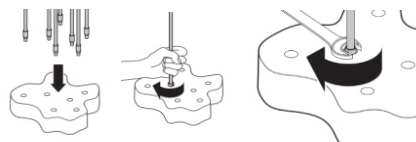

LED life time		Operating time 1.000 h											
Lamp Lumen Maintenance Factor	Lamp Survival Factor	1	10	20	30	40	50	60	70	80	90	100	
L80	50.000 h	LLMF	1	0.96	0.92	0.88	0.84	0.80	0.76	0.72	0.68	0.64	0.60
		LSF	1	1	1	1	1	1	0.99	0.99	0.99	0.99	0.98
L80	100.000 h	LLMF	1	0.98	0.96	0.94	0.92	0.90	0.88	0.86	0.84	0.82	0.80
		LSF	1	1	1	1	1	1	1	0.99	0.99	0.99	0.99

LED

series wiring